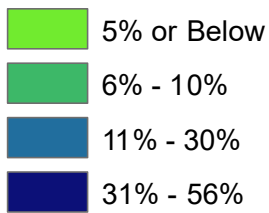

2015-2019 Percentage of People Below Poverty

Prince George's County

American Community Survey (ACS 5 year estimate, by Census Tract)

% Persons in Poverty

The Maryland-National Capital
Park & Planning Commission
Prince George's County Planning Department