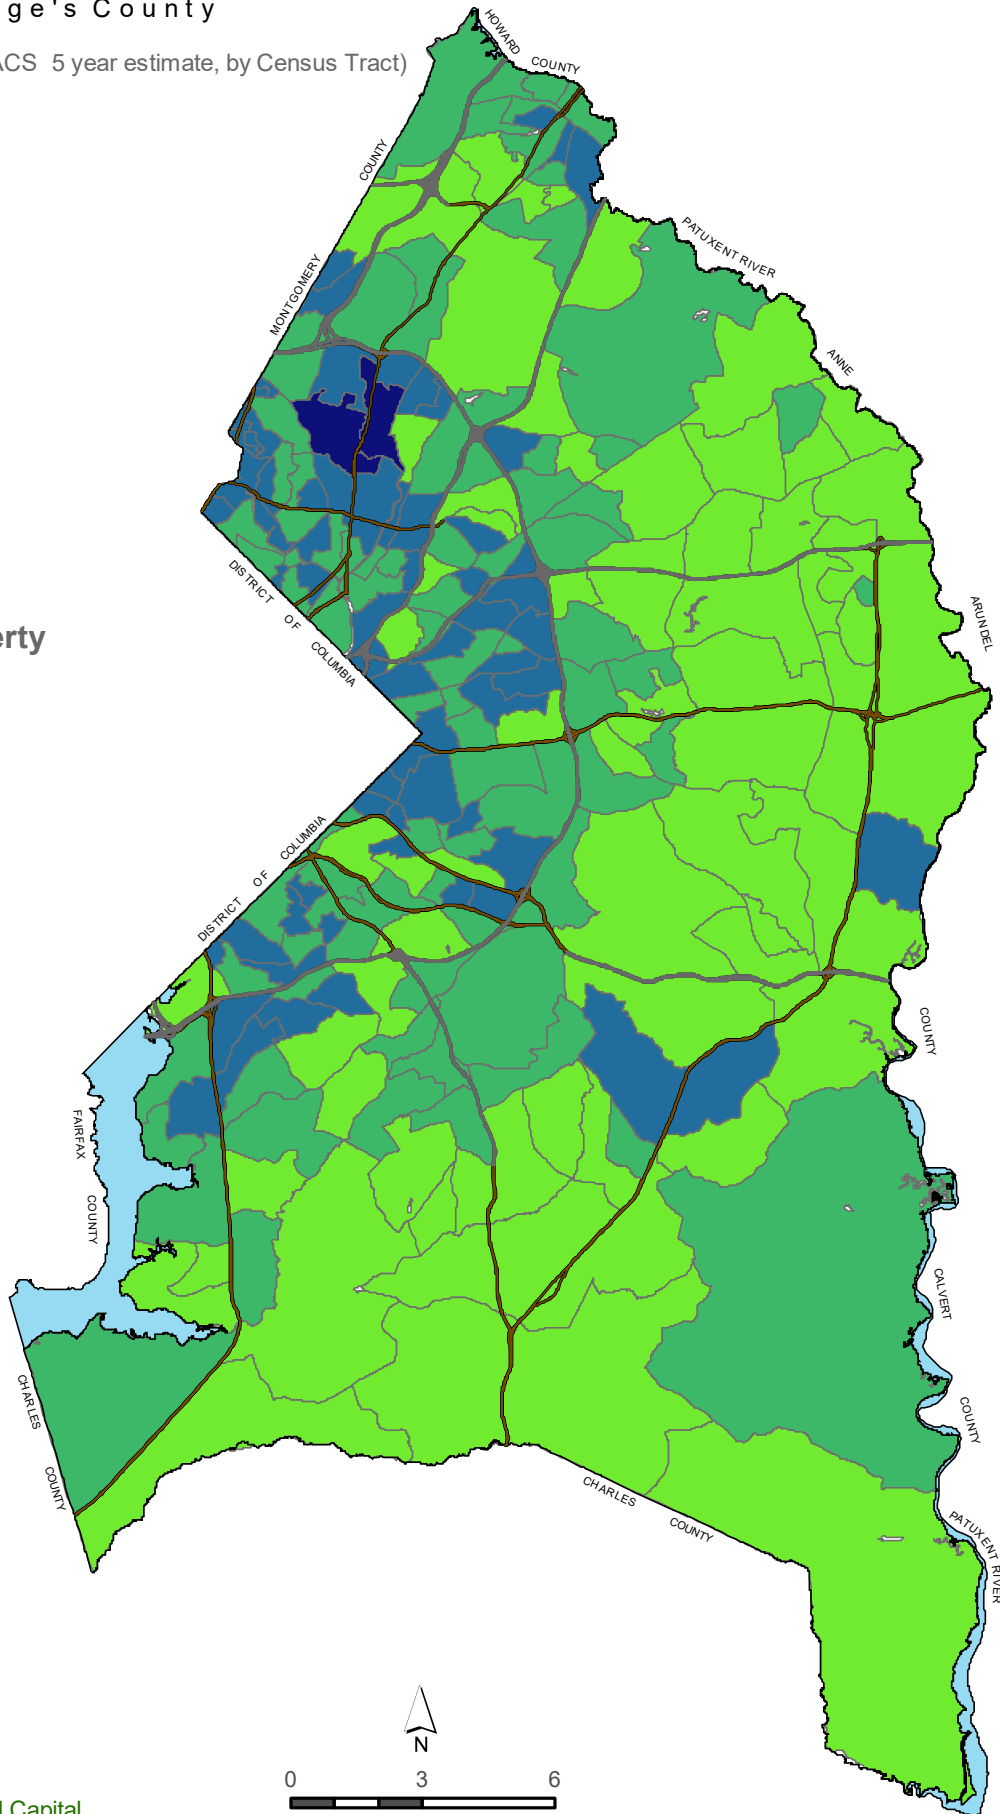

2015-2019 Percentage of People Below Poverty

Prince George's County

American Community Survey (ACS 5 year estimate, by Census Tract)

% Persons in Poverty

The Maryland-National Capital
Park & Planning Commission
Prince George's County Planning Department

Map Updated: January 2021, A. Graham

For more information about the Census, ACS and the methodology, visit the U.S Census Bureau at <http://www.census.gov>